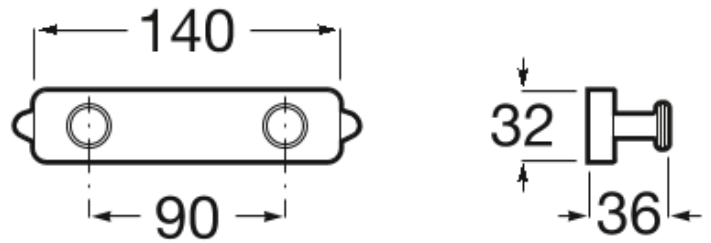

SONATA

Double robe hook (installation with screws or adhesive)

DIMENSIONS

Length	140 mm
Width	32 mm
Height	36 mm

COLOURS AND FINISHES

PRICE (VAT INCLUDED)

£44.46

TECHNICAL DRAWINGS

FEATURES

- Finish: Chrome, matte black
- Fixing kit: Included
- Installation options: With screws or adhesive
- Installation type: Wall-mounted
- Material: Metal
- Maximum weight supported (Kg): 5
- Shape: Rectangular